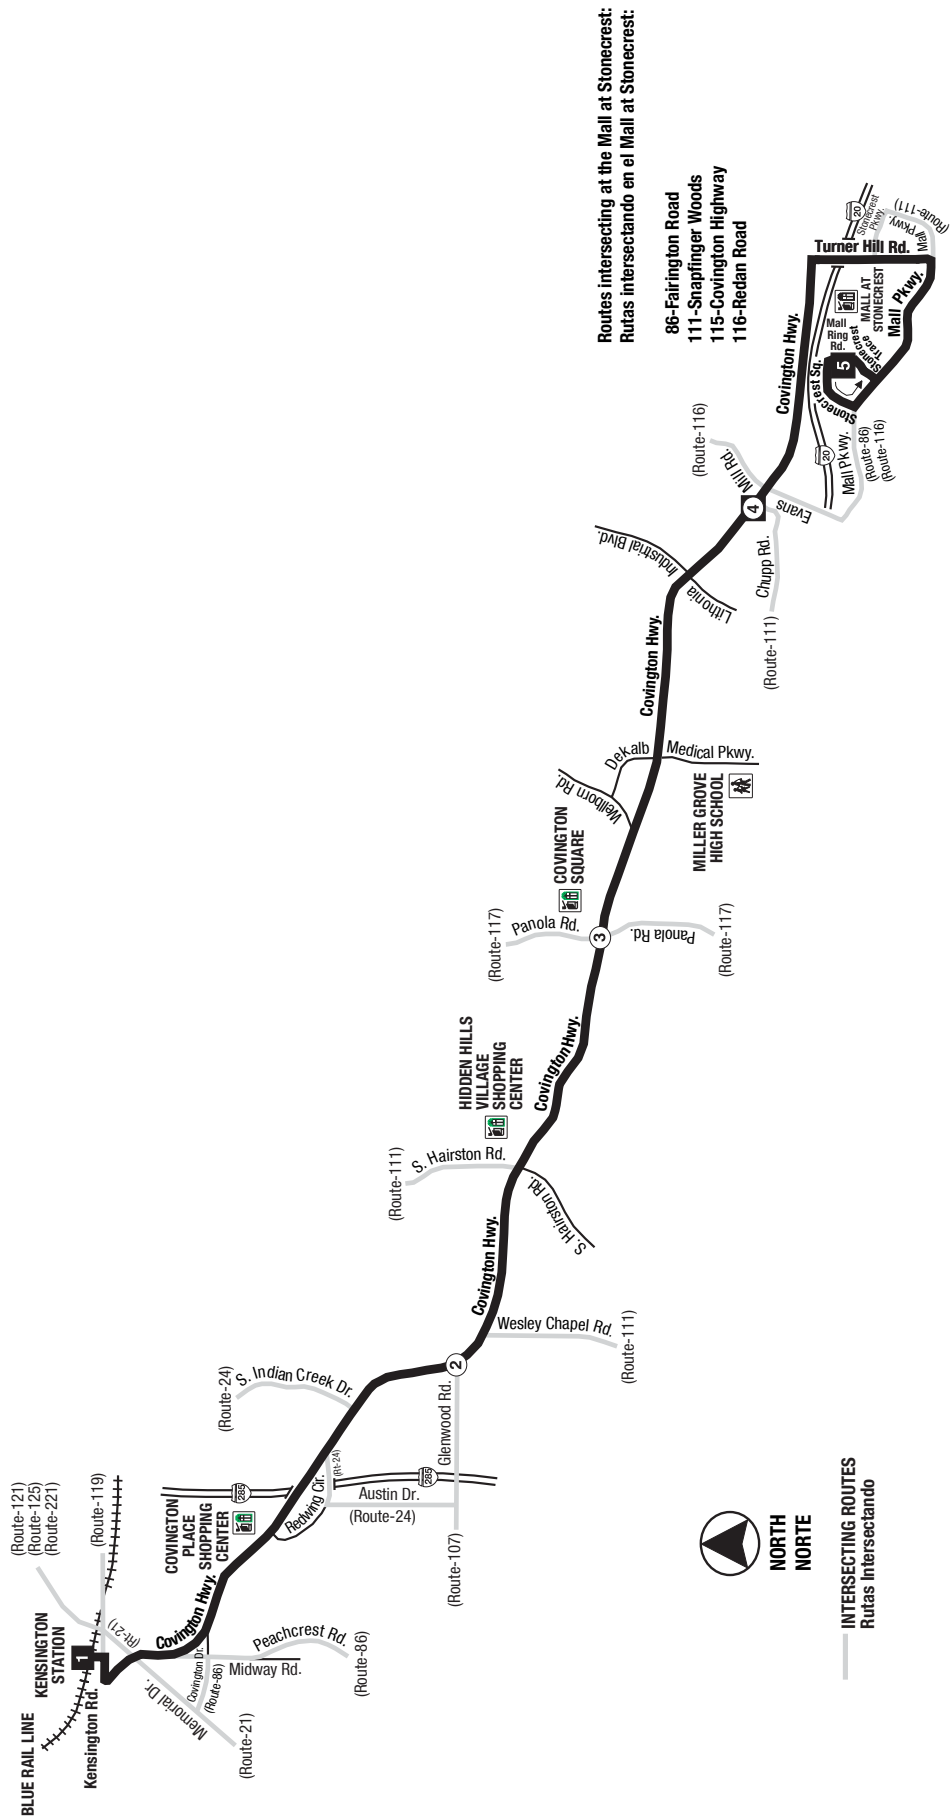

HOW TO USE THIS MARTA TIMETABLE

- To follow a bus trip you read across the page.
- Listed times are for certain points along the bus routes.
- Locate your stop on the map.
- Estimate the number of minutes it will take the bus to get from the nearest Time Point to your stop.
- A blank time point means a bus does not pass by that point on that particular trip.
- Note: All schedules vary with weather and traffic. Be at the bus stop a few minutes early to allow for errors in estimating.

TIME POINT SYMBOLS AND THEIR MEANING (ON TIMETABLE)

- Time point for the beginning or ending of the route.
- Time point for regular inbound and outbound service.
- Time point for certain locations which are sometimes the ending point of a trip, and other times a regular time point.

FARES

- Cash Fare (one-way).....$2.50
- Reduced Fare Program (one-way).....$1.00
  Elderly, Disabled or Medicare

TRANSFERS

115 SATURDAY, SUNDAY & HOLIDAY - SABADO, DOMINGO Y DIAS FESTIVOS

Leave - Salida: Mail at Stonecrest
5

Covington Hwy. & Chupp Rd. **4**

Covington Hwy. & Panola Rd. **3**

Covington Hwy. & Glenwood Rd. **2**

Arrive - Llegada: Kensington Station **1**

Leave - Salida: Kensington Station **1**

Covington Hwy. & Glenwood Rd. **2**

Covington Hwy. & Panola Rd. **3**

Covington Hwy. & Chupp Rd. **4**

Arrive - Llegada: Mail at Stonecrest **5**

WESTBOUND - DIRECCION OESTE

EASTBOUND - DIRECCION ESTE

5:04	5:16	5:25	5:34	5:45	6:00	6:09	6:16	6:25	6:34
5:34	5:46	5:55	6:04	6:15	6:30	6:39	6:46	6:55	7:04
6:04	6:16	6:25	6:34	6:45	7:00	7:09	7:16	7:25	7:34
6:34	6:46	6:55	7:04	7:15	7:30	7:39	7:46	7:55	8:04
7:04	7:16	7:25	7:34	7:45	8:00	8:09	8:16	8:25	8:34
7:34	7:46	7:55	8:04	8:15	8:30	8:39	8:46	8:55	9:04
8:04	8:16	8:25	8:34	8:45	9:00	9:12	9:21	9:31	9:41
8:31	8:43	8:52	9:03	9:15	9:30	9:42	9:51	10:01	10:11
8:58	9:11	9:22	9:33	9:45	10:00	10:12	10:21	10:31	10:41
9:28	9:41	9:52	10:03	10:15	10:30	10:42	10:51	11:01	11:11
9:58	10:11	10:22	10:33	10:45	11:00	11:12	11:21	11:31	11:41
10:28	10:41	10:52	11:03	11:15	11:30	11:42	11:51	12:01	12:11
10:58	11:11	11:22	11:33	11:45	12:00	12:12	12:21	12:31	12:41
11:28	11:41	11:52	12:03	12:15	1:00	1:12	1:21	1:31	1:41
11:58	12:11	12:22	12:33	12:45	1:30	1:42	1:51	2:01	2:11
12:28	12:41	12:52	1:03	1:15	2:00	2:12	2:21	2:31	2:41
12:58	1:11	1:22	1:33	1:45	2:30	2:42	2:51	3:01	3:11
1:28	1:41	1:52	2:03	2:15	3:00	3:12	3:21	3:31	3:41
1:58	2:11	2:22	2:33	2:45	3:30	3:42	3:51	4:01	4:11
2:28	2:41	2:52	3:03	3:15	4:00	4:12	4:21	4:31	4:41
2:58	3:11	3:22	3:33	3:45	4:30	4:42	4:51	5:01	5:11
3:28	3:41	3:52	4:03	4:15	5:00	5:12	5:21	5:31	5:41
3:58	4:11	4:22	4:33	4:45	5:30	5:42	5:51	6:01	6:11
4:28	4:41	4:52	5:03	5:15	6:00	6:12	6:21	6:31	6:41
4:58	5:11	5:22	5:33	5:45	6:30